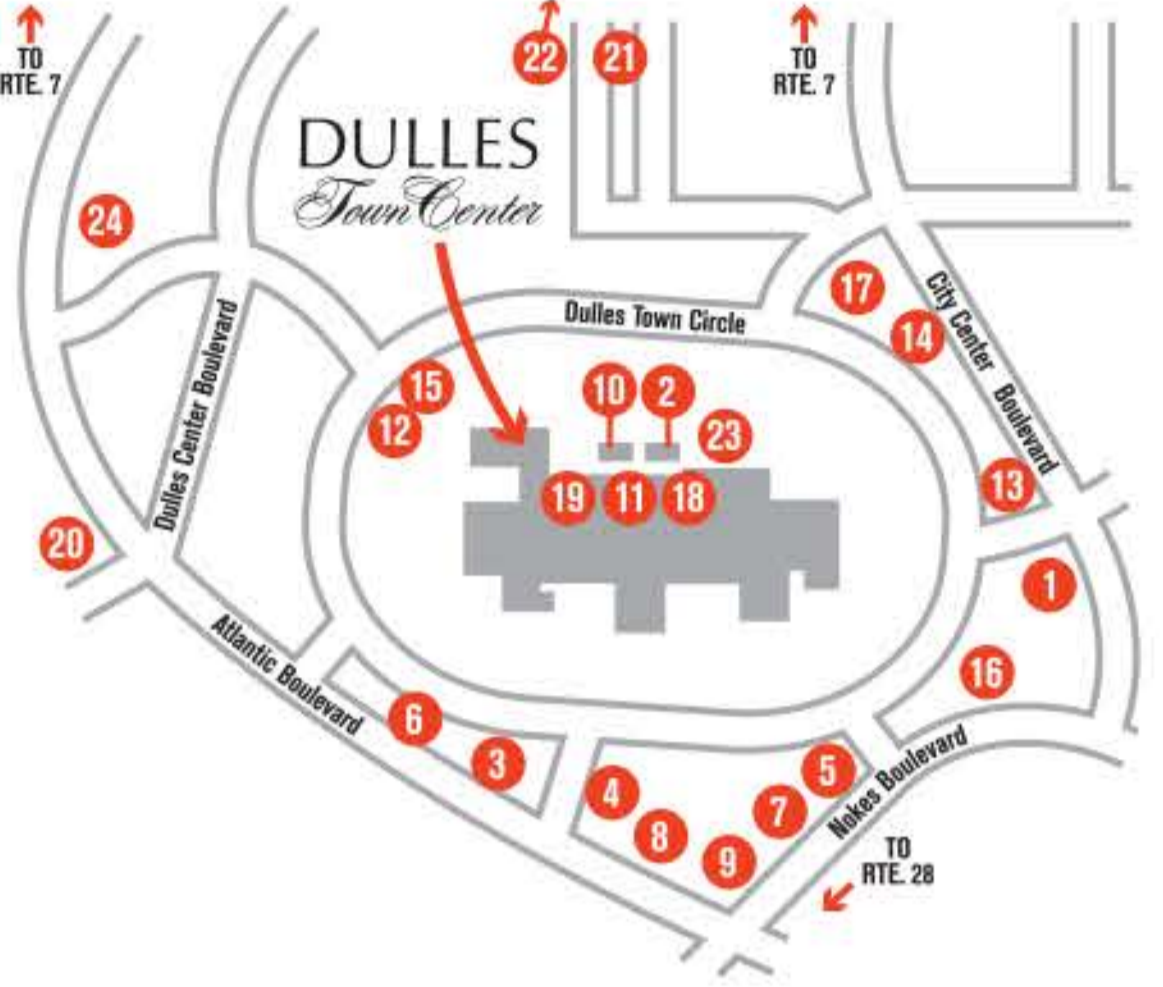

LL LOWER LEVEL

NEED ASSISTANCE?
Please visit
Guest Services/
Information

MORE DINING

- The Cheesecake Factory
- P.F. Chang's China Bistro
- Vapiano
- Smoothie King (Coming Soon)
- Cinnabon

EXTERIOR DINING, SHOPS & SERVICES

- | RESTAURANTS | SHOPS, SERVICES & EVENTS | HOTEL |
|-------------------------------|-------------------------------------|---------------------------|
| 1. Benihana | 12. Avis Rent A Car | 24. Courtyard by Marriott |
| 2. The Cheesecake Factory | 13. M&T Bank | |
| 3. Chuck E. Cheese | 14. PNC Bank | |
| 4. The Greene Turtle | 15. Sears Auto Center | |
| 5. LongHorn Steak House | 16. Haverty's | |
| 6. Mimi's Cafe | 17. Jared - The Galleria of Jewelry | |
| 7. Red Lobster | 18. LA Fitness | |
| 8. Red Robin Gourmet Burgers | 19. Sheffield Furniture & Interior | |
| 9. Romano's Macaroni Grill | 20. 21000 Atlantic Boulevard | |
| 10. P.F. Chang's China Bistro | 21. Hadley's Park | |
| 11. Vapiano | 22. DTC Event Pavilion | |
| | 23. NRG Charging Station | |

UL UPPER LEVEL

THE EATERY FOOD COURT

- Toddler Play Park
- Carousel
- Auntie Anne's
- Ben & Jerry's Ice Cream
- Chiang Mai Thai
- Chick-fil-A
- Chopathi India Kitchen
- Flamers
- The Great Steak & Potato Company
- Grill Kabob
- MasterWok
- Popeye's Chicken & Biscuits
- Quiznos Sub
- Sarku Japan
- Sbarro
- Street Corner News
- Sweetz Bakery
- Taco Bell
- Yolavie Frozen Yougurt

LEGEND

- ATM
- STROLLER RENTALS
- GUEST SERVICES DESK
- ELEVATOR
- ESCALATOR
- MANAGEMENT OFFICE
- RESTROOM
- SECURITY OFFICE
- TELEPHONE
- TTY TELEPHONE
- ISLAND CAROUSEL
- KIDTOPIA PLAY AREA
- DULLES EXPRESS TRAIN DEPOT