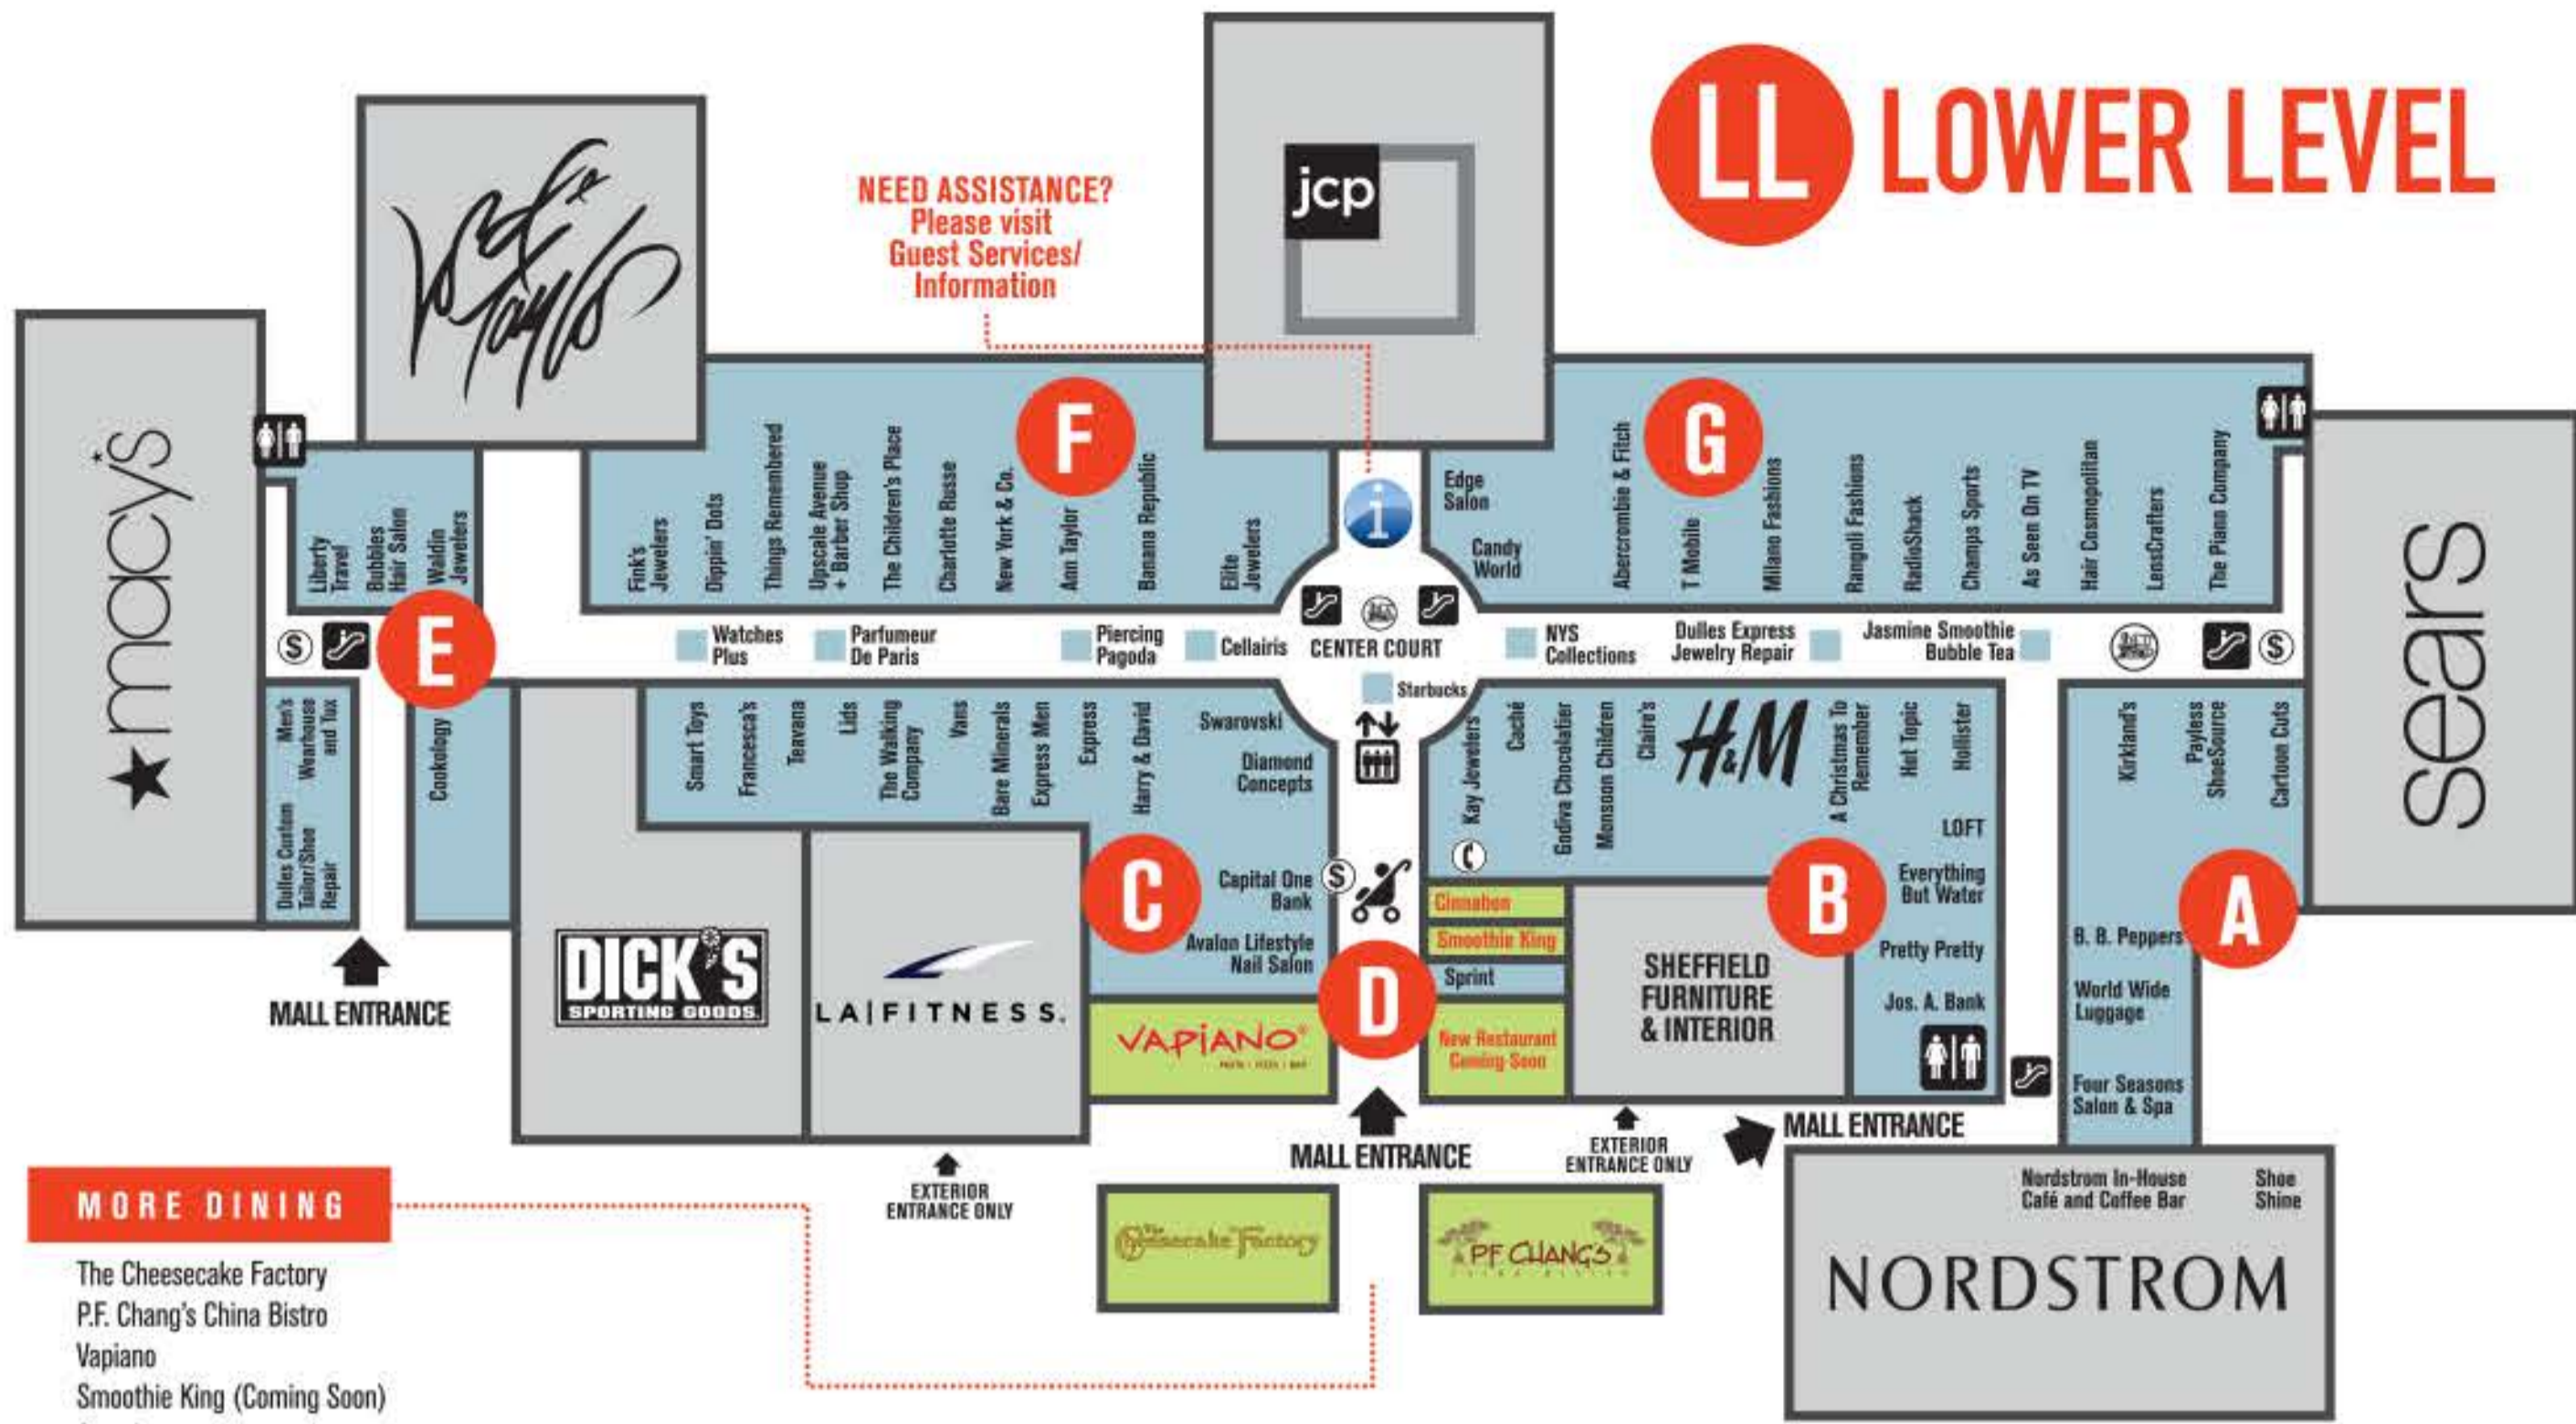

LL LOWER LEVEL

NEED ASSISTANCE?
Please visit
Guest Services/
Information

MORE DINING

- The Cheesecake Factory
- P.F. Chang's China Bistro
- Vapiano
- Smoothie King (Coming Soon)
- Cinnabon

EXTERIOR DINING, SHOPS & SERVICES

- | RESTAURANTS | SHOPS, SERVICES & EVENTS | HOTEL |
|-------------------------------|-------------------------------------|---------------------------|
| 1. Benihana | 12. Avis Rent A Car | 24. Courtyard by Marriott |
| 2. The Cheesecake Factory | 13. M&T Bank | |
| 3. Chuck E. Cheese | 14. PNC Bank | |
| 4. The Greene Turtle | 15. Sears Auto Center | |
| 5. LongHorn Steak House | 16. Haverty's | |
| 6. Mimi's Cafe | 17. Jared - The Galleria of Jewelry | |
| 7. Red Lobster | 18. LA Fitness | |
| 8. Red Robin Gourmet Burgers | 19. Sheffield Furniture & Interior | |
| 9. Romano's Macaroni Grill | 20. 21000 Atlantic Boulevard | |
| 10. P.F. Chang's China Bistro | 21. Hadley's Park | |
| 11. Vapiano | 22. DTC Event Pavilion | |
| | 23. NRG Charging Station | |

UL UPPER LEVEL

THE EATERY FOOD COURT

- Toddler Play Park
- Carousel
- Auntie Anne's
- Ben & Jerry's Ice Cream
- Chiang Mai Thai
- Chick-fil-A
- Chopathi India Kitchen
- Flamers
- The Great Steak & Potato Company
- Grill Kabob
- MasterWok
- Popeye's Chicken & Biscuits
- Quiznos Sub
- Sarku Japan
- Sbarro
- Street Corner News
- Sweetz Bakery
- Taco Bell
- Yolavie Frozen Yougurt

LEGEND

- ATM
- STROLLER RENTALS
- GUEST SERVICES DESK
- ELEVATOR
- ESCALATOR
- MANAGEMENT OFFICE
- RESTROOM
- SECURITY OFFICE
- TELEPHONE
- TTY TELEPHONE
- ISLAND CAROUSEL
- KIDTOPIA PLAY AREA
- DULLES EXPRESS TRAIN DEPOT