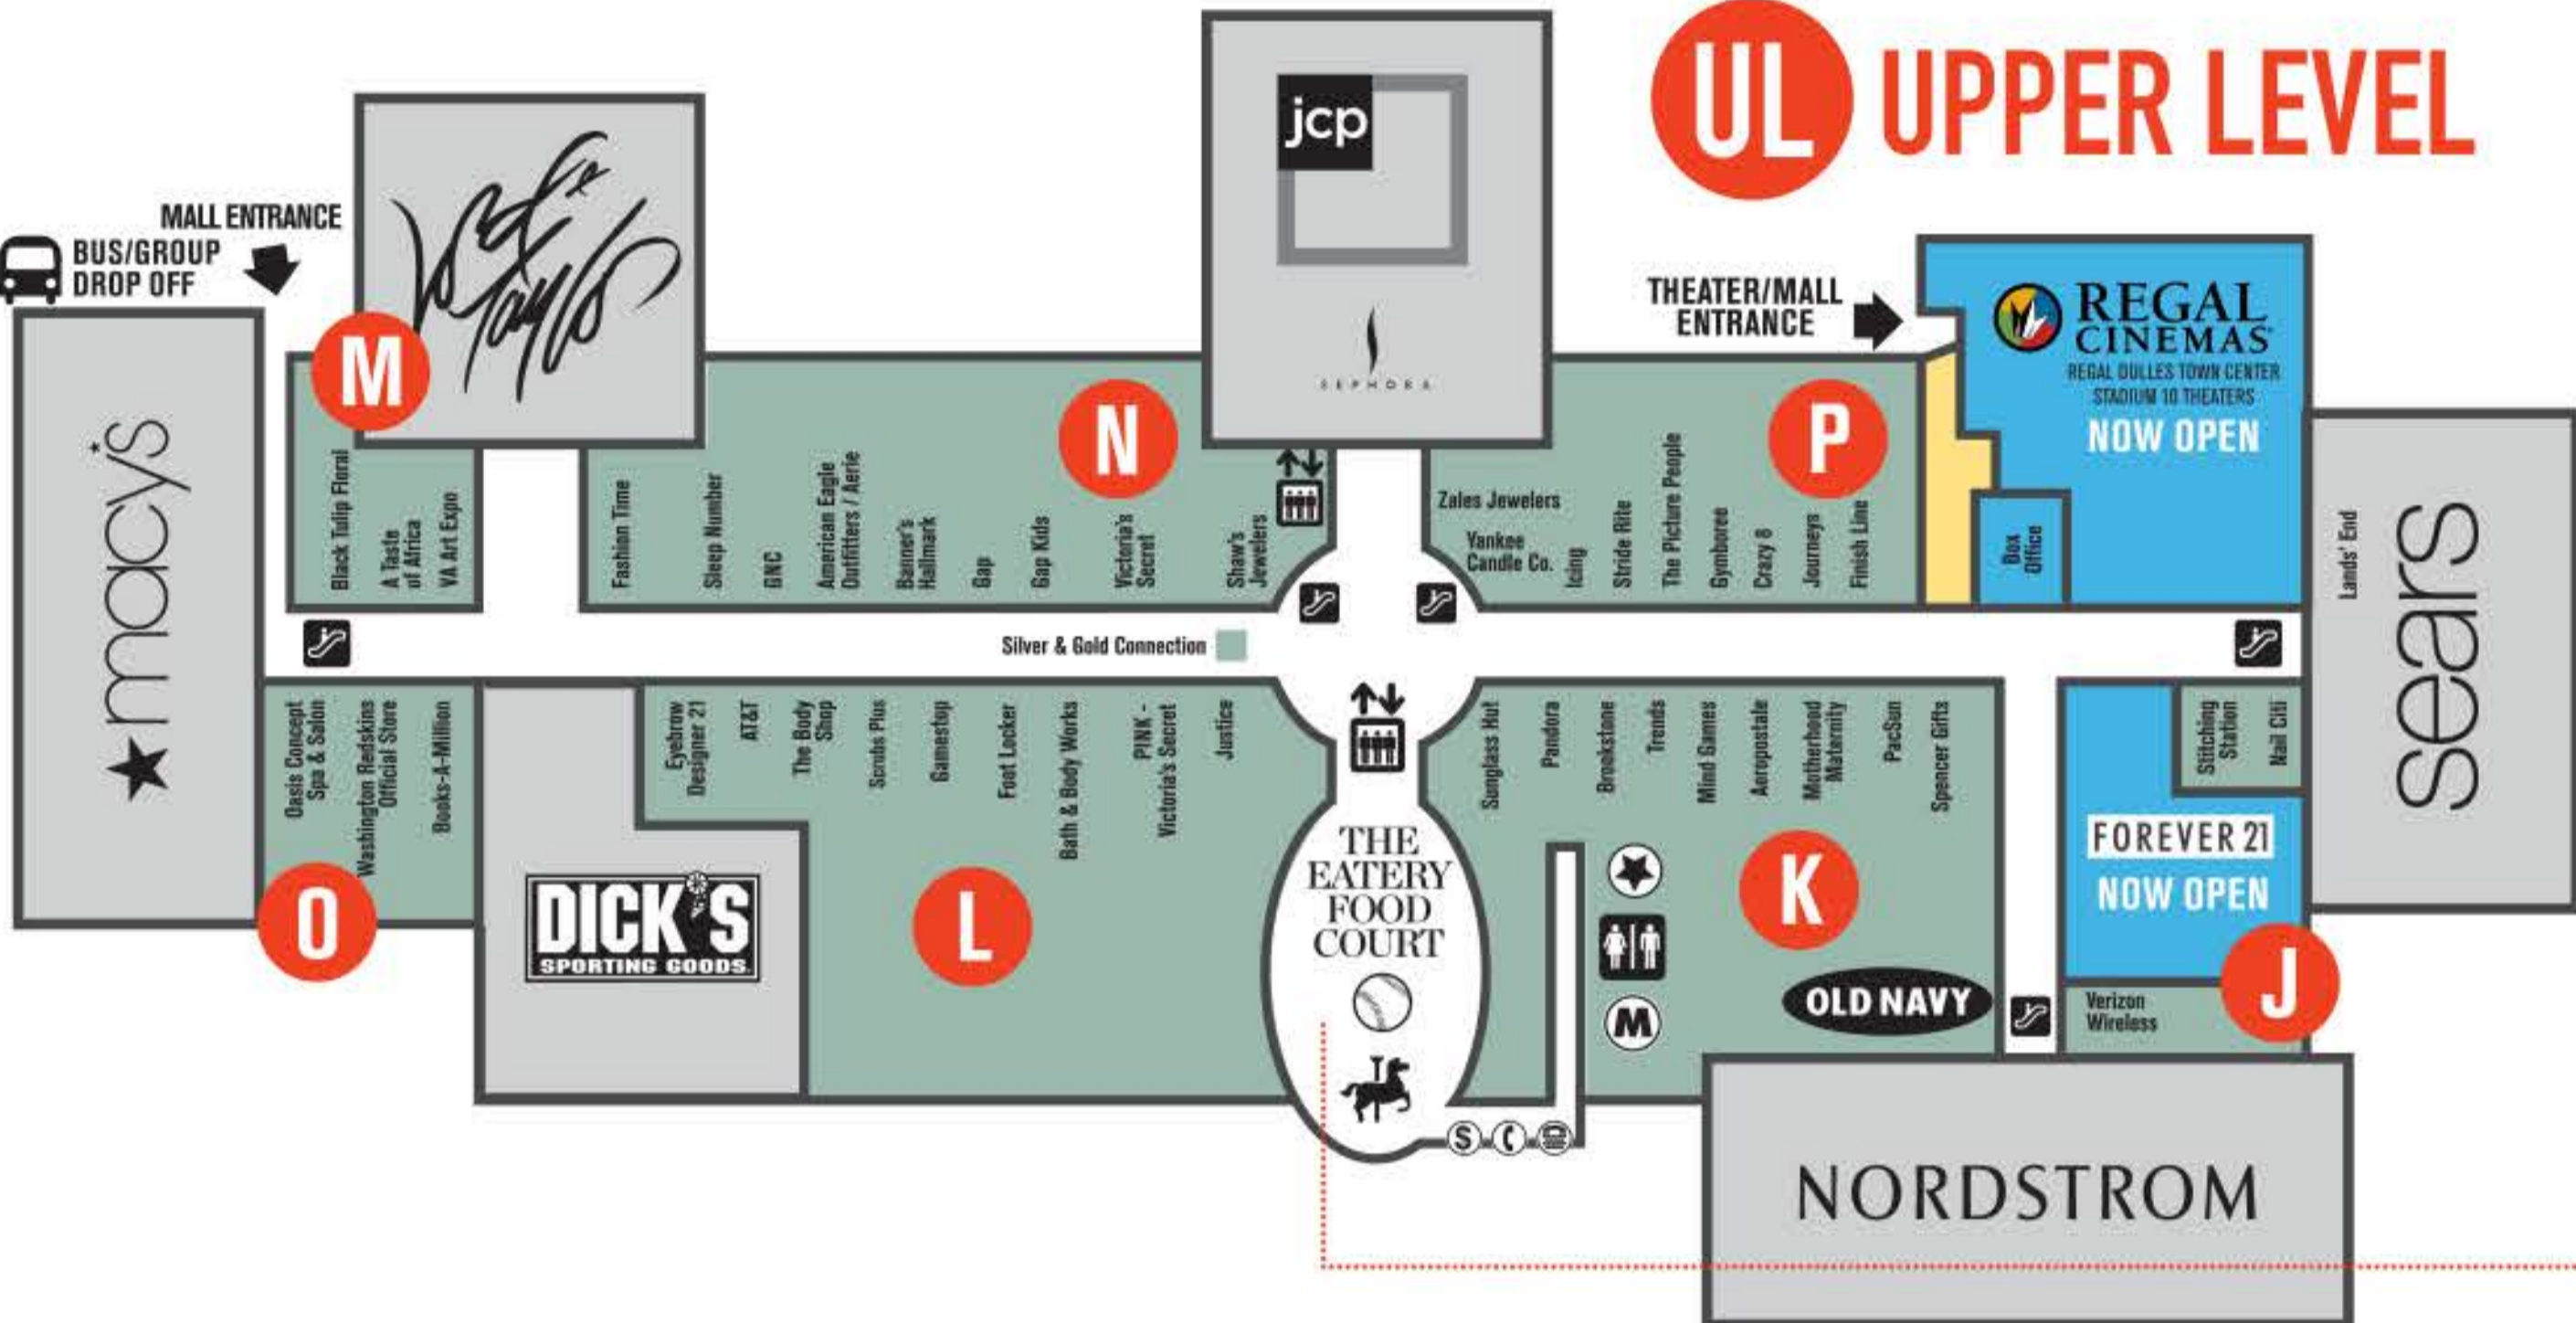

LL LOWER LEVEL

NEED ASSISTANCE?
Please visit
Guest Services/
Information

MORE DINING

- The Cheesecake Factory
- P.F. Chang's China Bistro
- Vapiano
- Smoothie King (Coming Soon)
- Cinnabon

EXTERIOR DINING, SHOPS & SERVICES

- | RESTAURANTS | SHOPS, SERVICES & EVENTS | HOTEL |
|-------------------------------|-------------------------------------|---------------------------|
| 1. Benihana | 12. Avis Rent A Car | 24. Courtyard by Marriott |
| 2. The Cheesecake Factory | 13. M&T Bank | |
| 3. Chuck E. Cheese | 14. PNC Bank | |
| 4. The Greene Turtle | 15. Sears Auto Center | |
| 5. LongHorn Steak House | 16. Haverty's | |
| 6. Mimi's Cafe | 17. Jared - The Galleria of Jewelry | |
| 7. Red Lobster | 18. LA Fitness | |
| 8. Red Robin Gourmet Burgers | 19. Sheffield Furniture & Interior | |
| 9. Romano's Macaroni Grill | 20. 21000 Atlantic Boulevard | |
| 10. P.F. Chang's China Bistro | 21. Hadley's Park | |
| 11. Vapiano | 22. DTC Event Pavilion | |
| | 23. NRG Charging Station | |

UL UPPER LEVEL

THE EATERY FOOD COURT

- Toddler Play Park
- Carousel
- Auntie Anne's
- Ben & Jerry's Ice Cream
- Chiang Mai Thai
- Chick-fil-A
- Chopathi India Kitchen
- Flamers
- The Great Steak & Potato Company
- Grill Kabob
- MasterWok
- Popeye's Chicken & Biscuits
- Quiznos Sub
- Sarku Japan
- Sbarro
- Street Corner News
- Sweetz Bakery
- Taco Bell
- Yolavie Frozen Yougurt

LEGEND

- ATM
- STROLLER RENTALS
- GUEST SERVICES DESK
- ELEVATOR
- ESCALATOR
- MANAGEMENT OFFICE
- RESTROOM
- SECURITY OFFICE
- TELEPHONE
- TTY TELEPHONE
- ISLAND CAROUSEL
- KIDTOPIA PLAY AREA
- DULLES EXPRESS TRAIN DEPOT